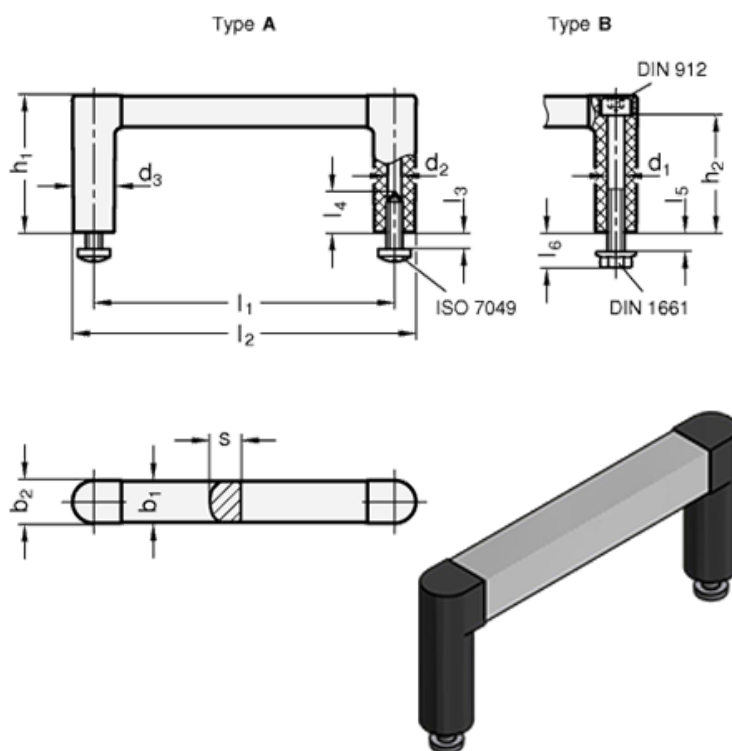

Data Sheet

Article number: 2042312100BELG

Description: E+G Handle GN 423-12-100-B-ELG
- ELG natural / grey, matte finish

Measures

b1 = 12	l2	= 112.5
b2 = 12.5	l3 Max.	= 5
d1 = M5	l4 Min.	= -
d2 = -	l5 Max.	= 5
d3 = 12.5	l6	= 10.5
h1 = 40	s	= 9
h2 = 34.5	Weight (g)	= 46
l1 = 100		